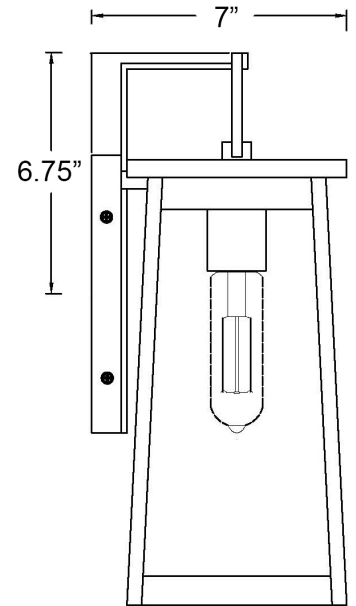

## ALDEN 1-LIGHT WALL LANTERN

<b>Description:</b>	Alden 1-Light Wall Lantern
<b>Finish:</b>	Oil-rubbed bronze
<b>Dimensions:</b>	6" W x 15" H x 7" ext. Height on Center: 6-3/4"
<b>Bulbs:</b>	1-60W Med.
<b>Installed Weight:</b>	
<b>Certification:</b>	cETL / wet location

<b>Material:</b>	Steel and glass
<b>Shades:</b>	Glass
<b>Glass:</b>	Clear
<b>Back Plate Dimensions:</b>	4-1/2" x 7-1/2"
<b>Chain/Wire:</b>	NA
<b>Additional Finishes:</b>	Matte black