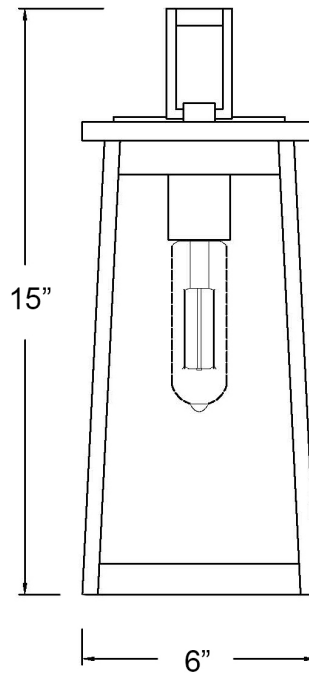

## ALDEN 1-LIGHT WALL LANTERN

<b>Description:</b>	Alden 1-Light Wall Lantern
<b>Finish:</b>	Oil-rubbed bronze
<b>Dimensions:</b>	6" W x 15" H x 7" ext. Height on Center: 6-3/4"
<b>Bulbs:</b>	1-60W Med.
<b>Installed Weight:</b>	
<b>Certification:</b>	cETL / wet location

<b>Material:</b>	Steel and glass
<b>Shades:</b>	Glass
<b>Glass:</b>	Clear
<b>Back Plate Dimensions:</b>	4-1/2" x 7-1/2"
<b>Chain/Wire:</b>	NA
<b>Additional Finishes:</b>	Matte black